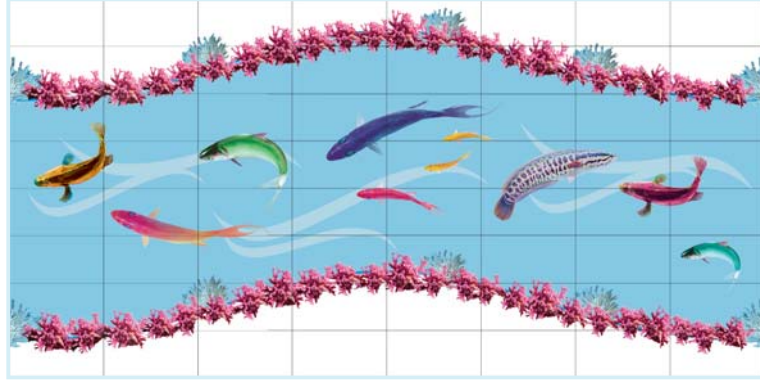

Fotosera

FS-003

100x200 cm