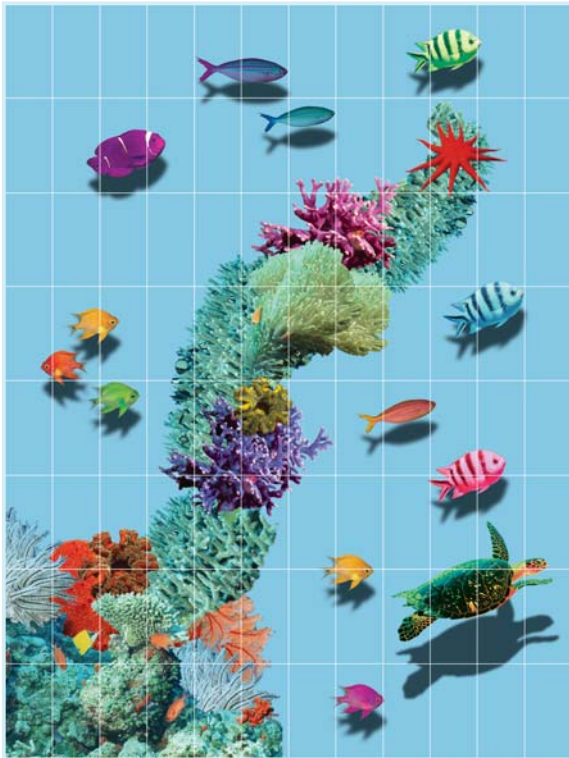

100x100 cm

* Görsellerde kullanılan karo ebadı 12 x 24,5 cm 'dir / The dimensions of tiles used in the visuals is 12 x 24.5 cm

FS-012

100x150 cm

FS-038

175x250 cm

FS-011

150x200 cm