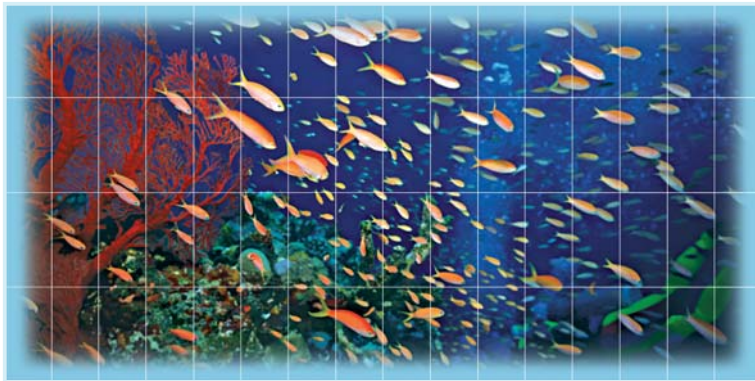

200x100 cm

FS-040

200x100 cm

FS-027

200x100 cm

FS-041

200x100 cm

* Görsellerde kullanılan karo ebadı 12 x 24,5 cm 'dir / The dimensions of tiles used in the visuals is 12 x 24.5 cm