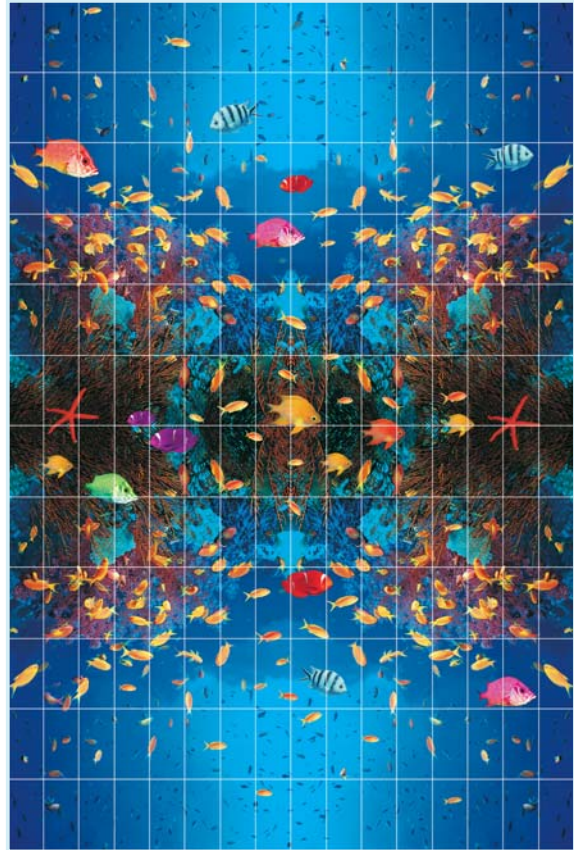

100x100 cm

* Görsellerde kullanılan karo ebadı 12 x 24,5 cm 'dir / The dimensions of tiles used in the visuals is 12 x 24.5 cm

FS-012

100x150 cm

FS-038

175x250 cm

FS-011

150x200 cm